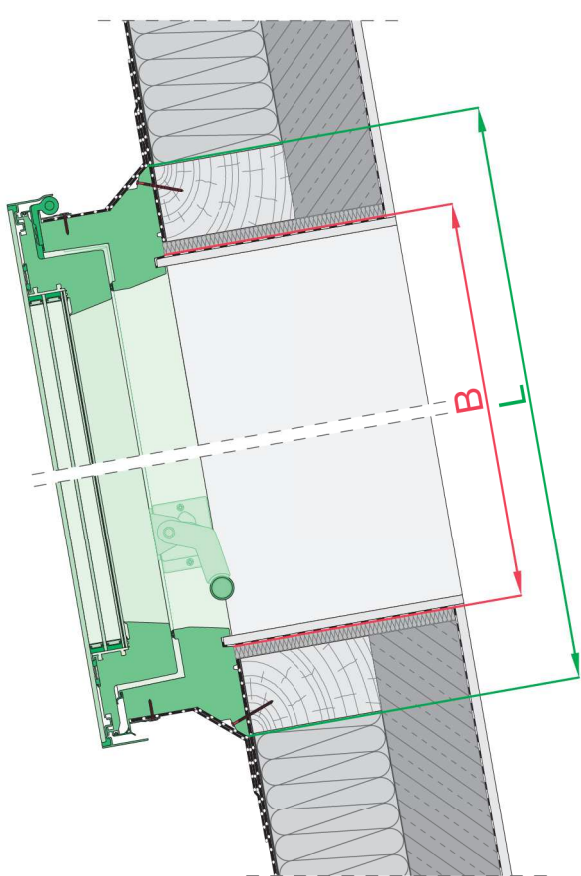

# DRF

NC 313 IM/DRF/02.07.2018/F

<http://www.fakro.com/download/film-installation-instructions/roof-windows/>

DRF

| DRF     | A         | B         | S    | L    |
|---------|-----------|-----------|------|------|
|         | [mm]      |           | [mm] |      |
| 90x90   | 900-950   | 900-950   | 1120 | 1120 |
| 90x120  | 900-950   | 1200-1250 | 1120 | 1420 |
| 100x100 | 1000-1050 | 1000-1050 | 1220 | 1220 |
| 120x120 | 1200-1250 | 1200-1250 | 1420 | 1420 |