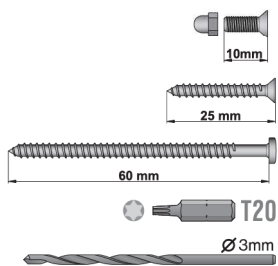

# DRF

NC 313 IM/DRF/02.07.2018/F

<http://www.fakro.com/download/film-installation-instructions/roof-windows/>

DRF

| DRF     | A         | B         | S    | L    |
|---------|-----------|-----------|------|------|
|         | [mm]      |           | [mm] |      |
| 90x90   | 900-950   | 900-950   | 1120 | 1120 |
| 90x120  | 900-950   | 1200-1250 | 1120 | 1420 |
| 100x100 | 1000-1050 | 1000-1050 | 1220 | 1220 |
| 120x120 | 1200-1250 | 1200-1250 | 1420 | 1420 |