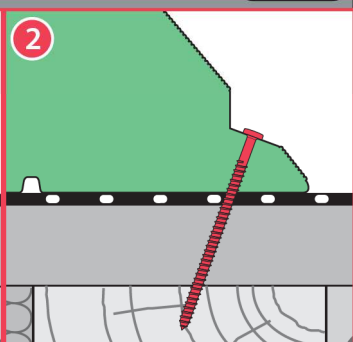

# DRF

NC 313 IM/DRF/02.07.2018/F

<http://www.fakro.com/download/film-installation-instructions/roof-windows/>

DRF

| DRF     | A         | B         | S    | L    |
|---------|-----------|-----------|------|------|
|         | [mm]      |           | [mm] |      |
| 90x90   | 900-950   | 900-950   | 1120 | 1120 |
| 90x120  | 900-950   | 1200-1250 | 1120 | 1420 |
| 100x100 | 1000-1050 | 1000-1050 | 1220 | 1220 |
| 120x120 | 1200-1250 | 1200-1250 | 1420 | 1420 |