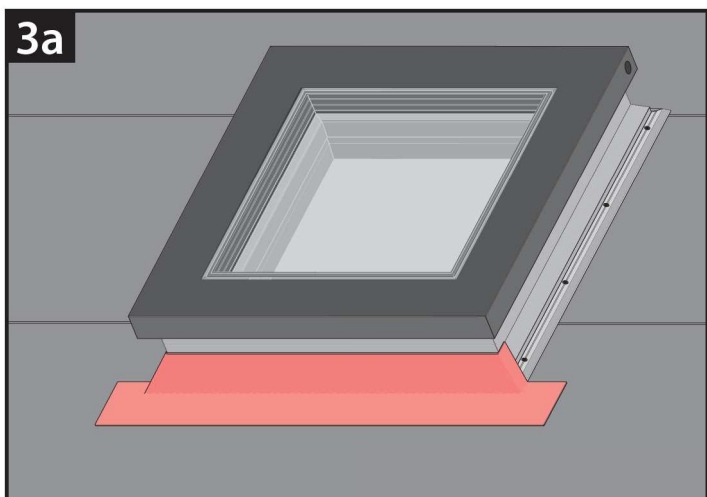

# DRF

NC 313 IM/DRF/02.07.2018/F

<http://www.fakro.com/download/film-installation-instructions/roof-windows/>

DRF

| DRF     | A         | B         | S    | L    |
|---------|-----------|-----------|------|------|
|         | [mm]      |           | [mm] |      |
| 90x90   | 900-950   | 900-950   | 1120 | 1120 |
| 90x120  | 900-950   | 1200-1250 | 1120 | 1420 |
| 100x100 | 1000-1050 | 1000-1050 | 1220 | 1220 |
| 120x120 | 1200-1250 | 1200-1250 | 1420 | 1420 |