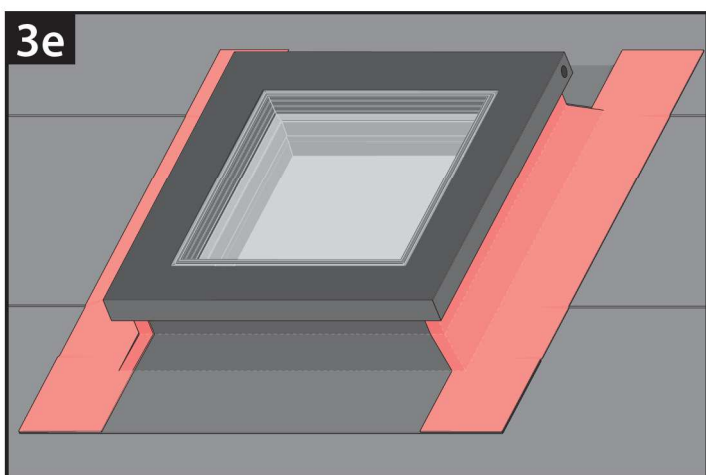

# DRF

NC 313 IM/DRF/02.07.2018/F

<http://www.fakro.com/download/film-installation-instructions/roof-windows/>

DRF

| DRF     | A         | B         | S    | L    |
|---------|-----------|-----------|------|------|
|         | [mm]      |           | [mm] |      |
| 90x90   | 900-950   | 900-950   | 1120 | 1120 |
| 90x120  | 900-950   | 1200-1250 | 1120 | 1420 |
| 100x100 | 1000-1050 | 1000-1050 | 1220 | 1220 |
| 120x120 | 1200-1250 | 1200-1250 | 1420 | 1420 |