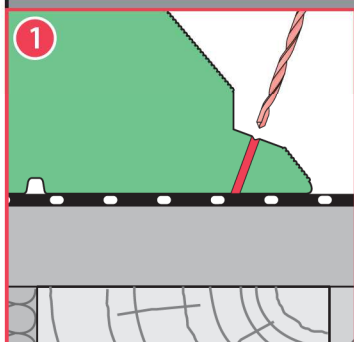

# DRF

NC 313 IM/DRF/02.07.2018/F

<http://www.fakro.com/download/film-installation-instructions/roof-windows/>

DRF

| DRF     | A         | B         | S    | L    |
|---------|-----------|-----------|------|------|
|         | [mm]      |           | [mm] |      |
| 90x90   | 900-950   | 900-950   | 1120 | 1120 |
| 90x120  | 900-950   | 1200-1250 | 1120 | 1420 |
| 100x100 | 1000-1050 | 1000-1050 | 1220 | 1220 |
| 120x120 | 1200-1250 | 1200-1250 | 1420 | 1420 |