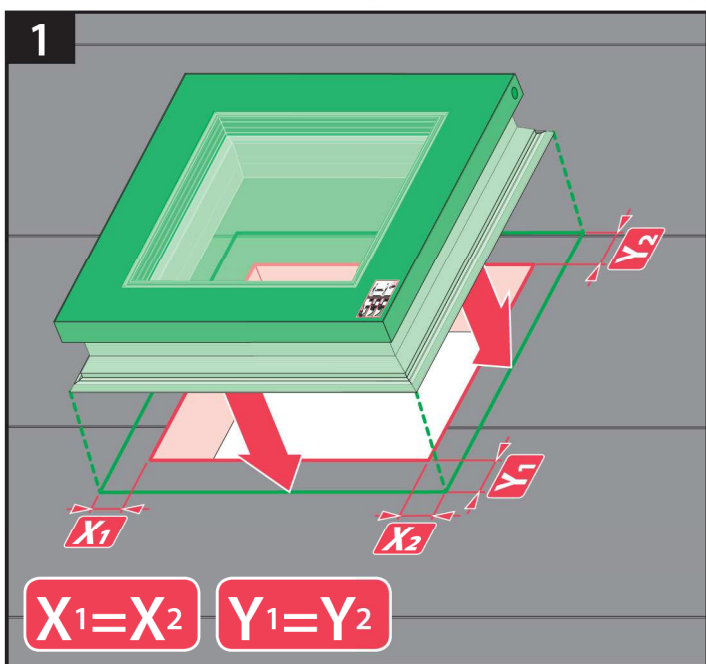

# DRF

NC 313 IM/DRF/02.07.2018/F

<http://www.fakro.com/download/film-installation-instructions/roof-windows/>

DRF

| DRF     | A         | B         | S    | L    |
|---------|-----------|-----------|------|------|
|         | [mm]      |           | [mm] |      |
| 90x90   | 900-950   | 900-950   | 1120 | 1120 |
| 90x120  | 900-950   | 1200-1250 | 1120 | 1420 |
| 100x100 | 1000-1050 | 1000-1050 | 1220 | 1220 |
| 120x120 | 1200-1250 | 1200-1250 | 1420 | 1420 |