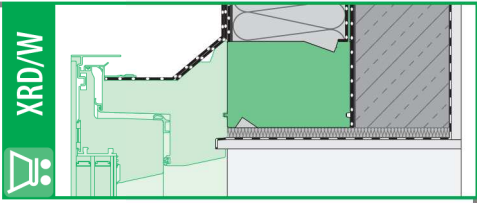

# DRF

NC 313 IM/DRF/02.07.2018/F

<http://www.fakro.com/download/film-installation-instructions/roof-windows/>

DRF

| DRF     | A         | B         | S    | L    |
|---------|-----------|-----------|------|------|
|         | [mm]      |           | [mm] |      |
| 90x90   | 900-950   | 900-950   | 1120 | 1120 |
| 90x120  | 900-950   | 1200-1250 | 1120 | 1420 |
| 100x100 | 1000-1050 | 1000-1050 | 1220 | 1220 |
| 120x120 | 1200-1250 | 1200-1250 | 1420 | 1420 |