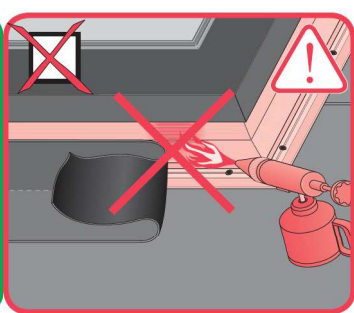

# DRF

NC 313 IM/DRF/02.07.2018/F

<http://www.fakro.com/download/film-installation-instructions/roof-windows/>

DRF

| DRF     | A         | B         | S    | L    |
|---------|-----------|-----------|------|------|
|         | [mm]      |           | [mm] |      |
| 90x90   | 900-950   | 900-950   | 1120 | 1120 |
| 90x120  | 900-950   | 1200-1250 | 1120 | 1420 |
| 100x100 | 1000-1050 | 1000-1050 | 1220 | 1220 |
| 120x120 | 1200-1250 | 1200-1250 | 1420 | 1420 |