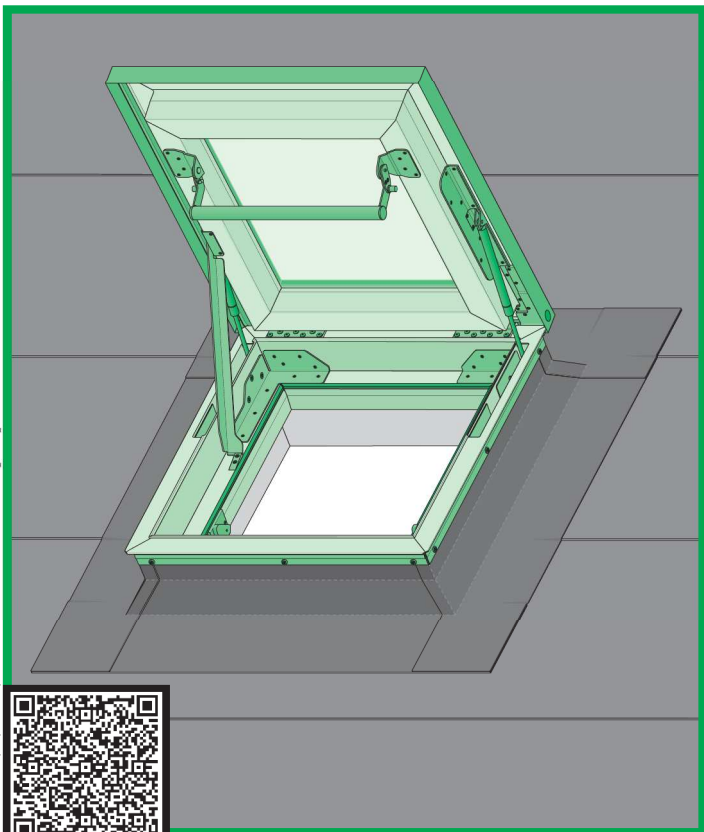

# DRF

NC 313 IM/DRF/02.07.2018/F

<http://www.fakro.com/download/film-installation-instructions/roof-windows/>

DRF

| DRF     | A         | B         | S    | L    |
|---------|-----------|-----------|------|------|
|         | [mm]      |           | [mm] |      |
| 90x90   | 900-950   | 900-950   | 1120 | 1120 |
| 90x120  | 900-950   | 1200-1250 | 1120 | 1420 |
| 100x100 | 1000-1050 | 1000-1050 | 1220 | 1220 |
| 120x120 | 1200-1250 | 1200-1250 | 1420 | 1420 |