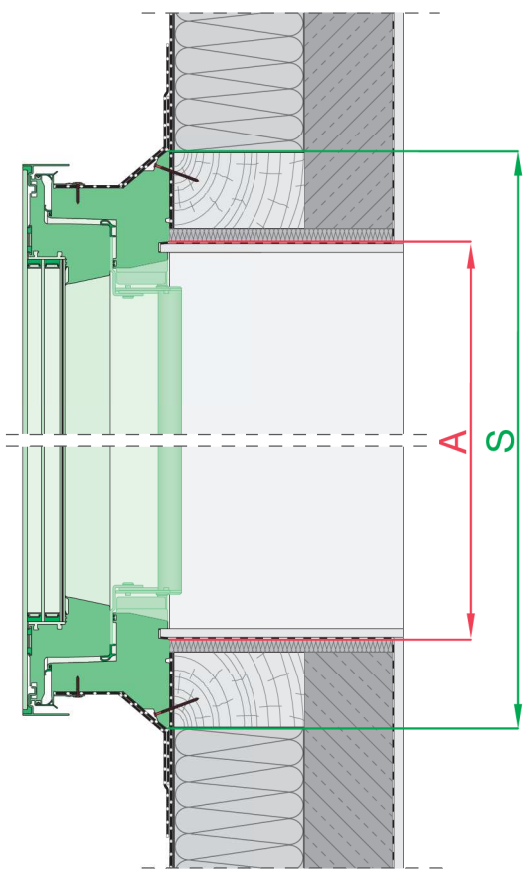

# DRF

NC 313 IM/DRF/02.07.2018/F

<http://www.fakro.com/download/film-installation-instructions/roof-windows/>

DRF

| DRF     | A         | B         | S    | L    |
|---------|-----------|-----------|------|------|
|         | [mm]      |           | [mm] |      |
| 90x90   | 900-950   | 900-950   | 1120 | 1120 |
| 90x120  | 900-950   | 1200-1250 | 1120 | 1420 |
| 100x100 | 1000-1050 | 1000-1050 | 1220 | 1220 |
| 120x120 | 1200-1250 | 1200-1250 | 1420 | 1420 |