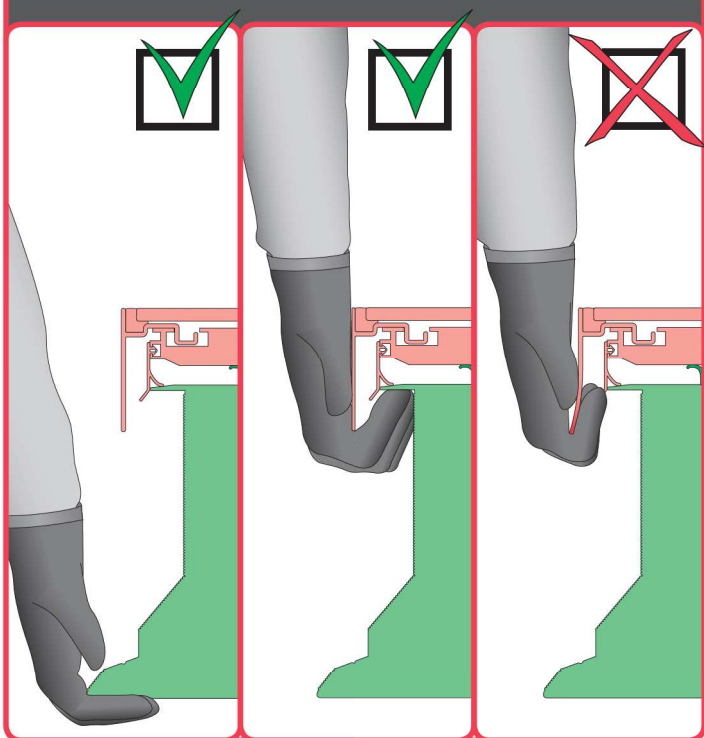

# DRF

NC 313 IM/DRF/02.07.2018/F

<http://www.fakro.com/download/film-installation-instructions/roof-windows/>

DRF

| DRF     | A         | B         | S    | L    |
|---------|-----------|-----------|------|------|
|         | [mm]      |           | [mm] |      |
| 90x90   | 900-950   | 900-950   | 1120 | 1120 |
| 90x120  | 900-950   | 1200-1250 | 1120 | 1420 |
| 100x100 | 1000-1050 | 1000-1050 | 1220 | 1220 |
| 120x120 | 1200-1250 | 1200-1250 | 1420 | 1420 |