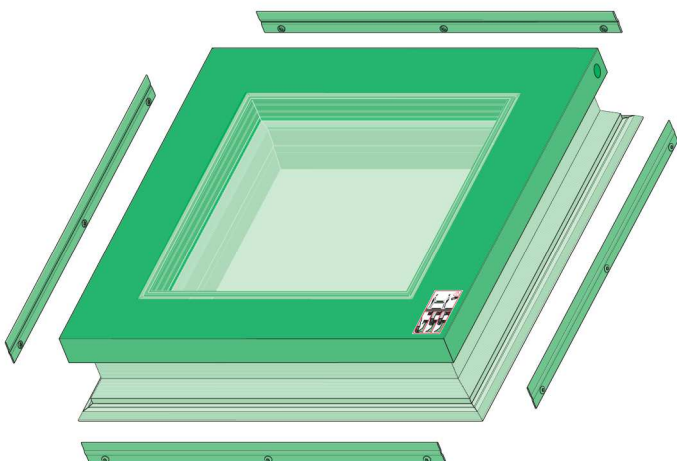

# DRF

NC 313 IM/DRF/02.07.2018/F

<http://www.fakro.com/download/film-installation-instructions/roof-windows/>

DRF

| DRF     | A         | B         | S    | L    |
|---------|-----------|-----------|------|------|
|         | [mm]      |           | [mm] |      |
| 90x90   | 900-950   | 900-950   | 1120 | 1120 |
| 90x120  | 900-950   | 1200-1250 | 1120 | 1420 |
| 100x100 | 1000-1050 | 1000-1050 | 1220 | 1220 |
| 120x120 | 1200-1250 | 1200-1250 | 1420 | 1420 |