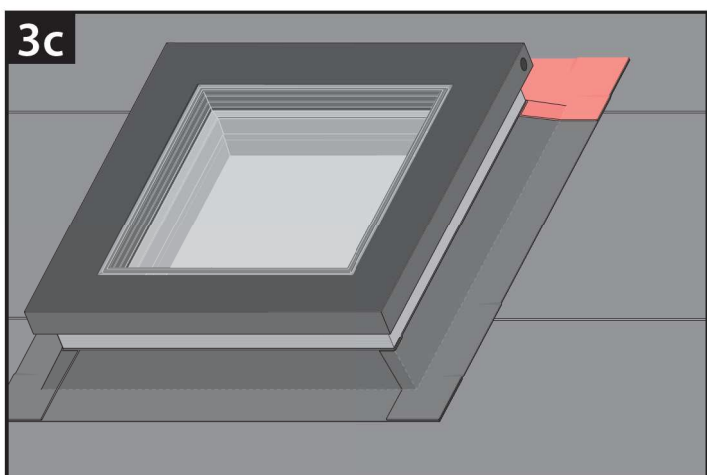

# DRF

NC 313 IM/DRF/02.07.2018/F

<http://www.fakro.com/download/film-installation-instructions/roof-windows/>

DRF

| DRF     | A         | B         | S    | L    |
|---------|-----------|-----------|------|------|
|         | [mm]      |           | [mm] |      |
| 90x90   | 900-950   | 900-950   | 1120 | 1120 |
| 90x120  | 900-950   | 1200-1250 | 1120 | 1420 |
| 100x100 | 1000-1050 | 1000-1050 | 1220 | 1220 |
| 120x120 | 1200-1250 | 1200-1250 | 1420 | 1420 |