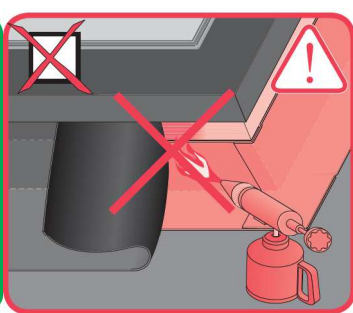

# DRF

NC 313 IM/DRF/02.07.2018/F

<http://www.fakro.com/download/film-installation-instructions/roof-windows/>

DRF

| DRF     | A         | B         | S    | L    |
|---------|-----------|-----------|------|------|
|         | [mm]      |           | [mm] |      |
| 90x90   | 900-950   | 900-950   | 1120 | 1120 |
| 90x120  | 900-950   | 1200-1250 | 1120 | 1420 |
| 100x100 | 1000-1050 | 1000-1050 | 1220 | 1220 |
| 120x120 | 1200-1250 | 1200-1250 | 1420 | 1420 |