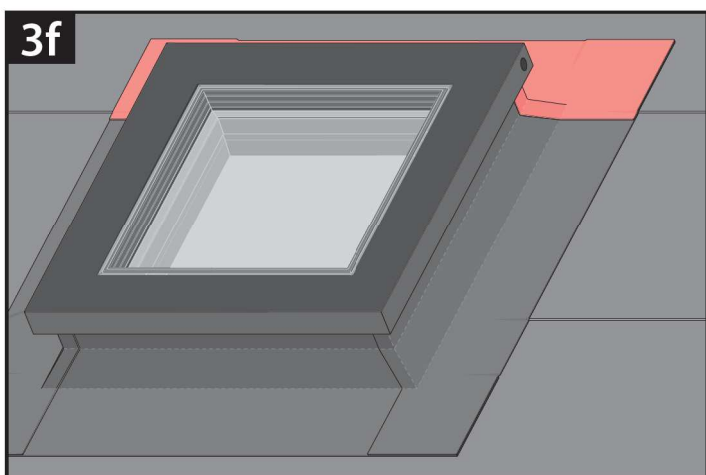

# DRF

NC 313 IM/DRF/02.07.2018/F

<http://www.fakro.com/download/film-installation-instructions/roof-windows/>

DRF

| DRF     | A         | B         | S    | L    |
|---------|-----------|-----------|------|------|
|         | [mm]      |           | [mm] |      |
| 90x90   | 900-950   | 900-950   | 1120 | 1120 |
| 90x120  | 900-950   | 1200-1250 | 1120 | 1420 |
| 100x100 | 1000-1050 | 1000-1050 | 1220 | 1220 |
| 120x120 | 1200-1250 | 1200-1250 | 1420 | 1420 |