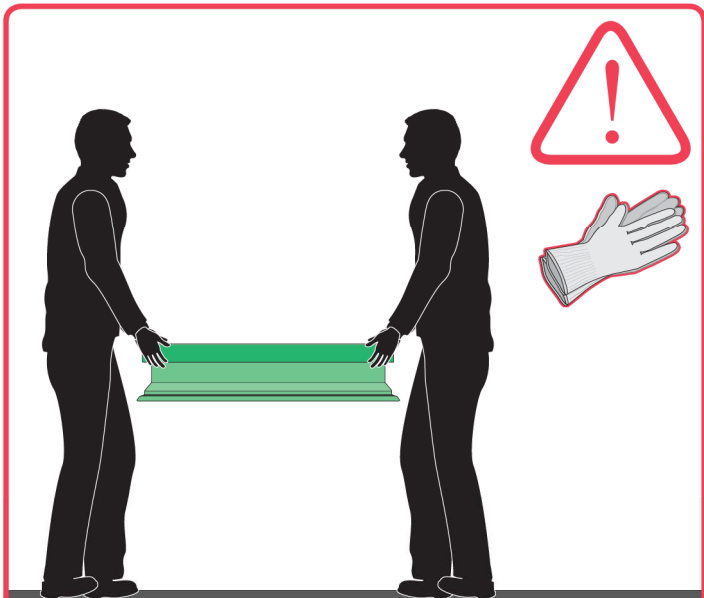

# DRF

NC 313 IM/DRF/02.07.2018/F

<http://www.fakro.com/download/film-installation-instructions/roof-windows/>

DRF

| DRF     | A         | B         | S    | L    |
|---------|-----------|-----------|------|------|
|         | [mm]      |           | [mm] |      |
| 90x90   | 900-950   | 900-950   | 1120 | 1120 |
| 90x120  | 900-950   | 1200-1250 | 1120 | 1420 |
| 100x100 | 1000-1050 | 1000-1050 | 1220 | 1220 |
| 120x120 | 1200-1250 | 1200-1250 | 1420 | 1420 |